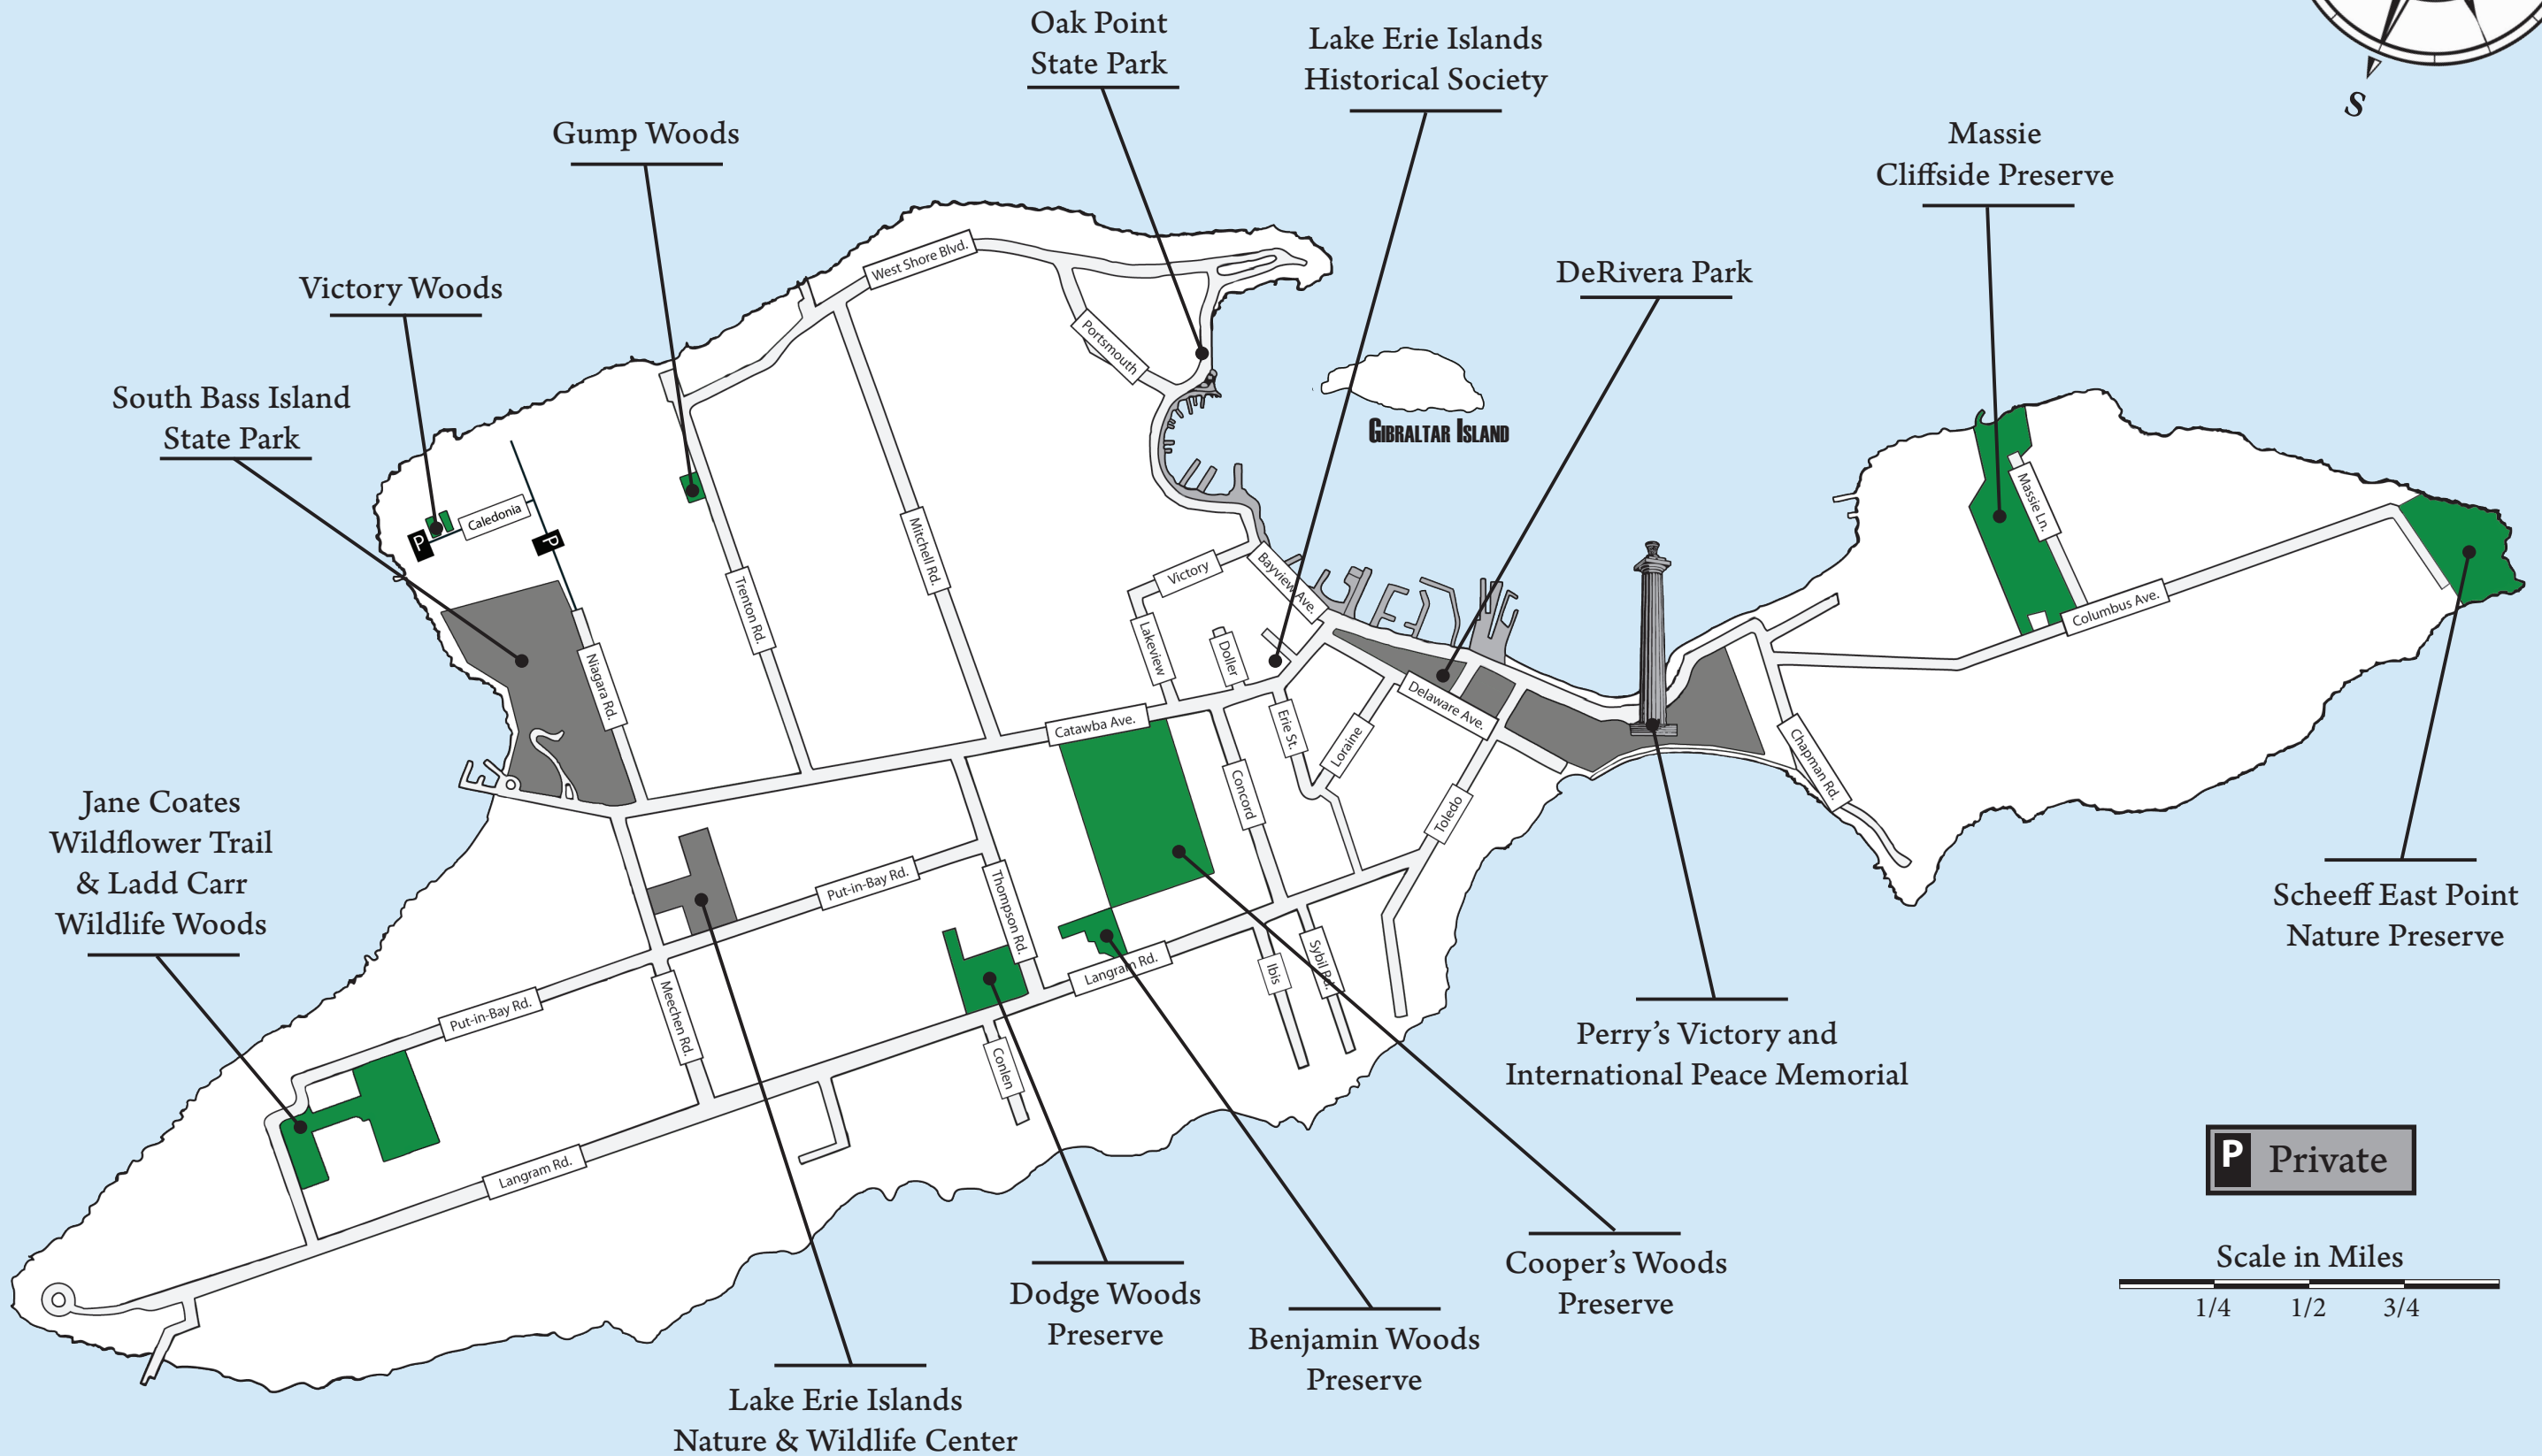

SOUTH BASS ISLAND, OHIO

PUT-IN-BAY TOWNSHIP PARK DISTRICT NATURE PRESERVES

P Private

Scale in Miles

1/4 1/2 3/4